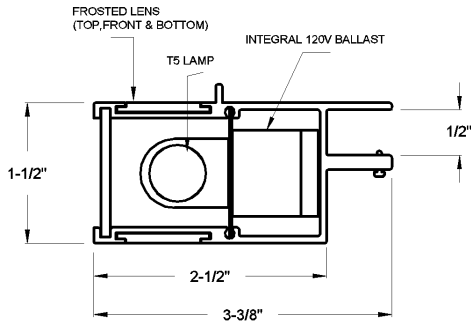

Shelf Talker—T5 Fluorescent

Fluorescent Shelf Lighting

Description

- Linear shelf light with T5 fluorescent lamp and electronic ballast
- Proprietary extrusion design
- Up/Down & Face Illumination
- Custom Logo on shelf face (by others)

Lamp & Ballast

- T5 fluorescent lamp
- Integral, Electronic ballast

Applications

- Drug Stores, Grocery Stores, Convenience Stores, Cosmetics, Hardware

Minimum Fixture Length	Part #	Lamp	Lamp Length (nominal)	Amps	Volts
9-1/2"	B62300G1C	F6T5	9"	0.09	120
12-1/2"	B62300G2C	F8T5	12"	0.17	120
22-7/8"	B62300G3C	F14T5	22"	0.23	120
34-1/2"	B62300G4C	F21T5	34"	0.28	120
46-1/4"	B62300G5C	F28T5	46"	0.41	120
58-1/8"	B62300G6C	F35T5	58"	0.48	120

Above part #s include white cord set at 3 ft long—unless otherwise specified. Custom configurations are available. Contact your sales representative or our customer service at 1-800-509-0222